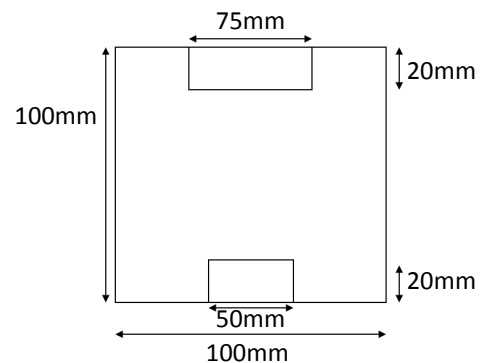

Product Technical Data Sheet 083 Bamboo Furniture Raisers

Product Range

P11656	6" Furniture Raisers
P11644	4" Furniture Raisers

Product Description & Intended Purpose

Provide a simple solution for raising the height of furniture. Suitable for use with bed, chair and table legs and castors.

Product Features

- Attractive bamboo wood, finished with hard wearing clear lacquer.
- P11656 (6") - wide base for increased stability.
- P11644 (4") - multiple recesses for a range of furniture.

Technical Specification

P11656 (6")

P11644 (4")

Maximum Safe Working Load: 380kg (60st) for a set of 4.

Installation Information: *(Note: for detailed information refer to User Instructions)*

- Lift the corner of the bed/chair/table etc. and slide the raiser under. *Take care when lifting heavy items of furniture.*
- Locate the furniture leg/castor in the recess in the top of the raiser. *Note: P11644 offers two recess diameters, choose the most appropriate.*
- Repeat for all four raisers.
- Check the furniture is stable prior to use.