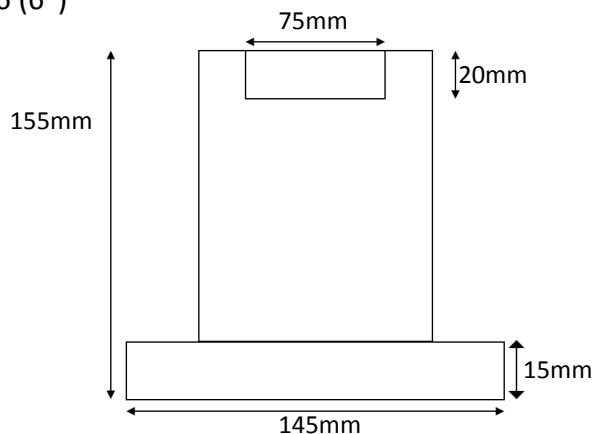

Product Technical Data Sheet 083 Bamboo Furniture Raisers

Product Range

P11656	6" Furniture Raisers
P11644	4" Furniture Raisers

Product Description & Intended Purpose

Provide a simple solution for raising the height of furniture. Suitable for use with bed, chair and table legs and castors.

Product Features

- Attractive bamboo wood, finished with hard wearing clear lacquer.
- P11656 (6") - wide base for increased stability.
- P11644 (4") - multiple recesses for a range of furniture.

Technical Specification

P11656 (6")

P11644 (4")

Maximum Safe Working Load: 380kg (60st) for a set of 4.

Installation Information: *(Note: for detailed information refer to User Instructions)*

- Lift the corner of the bed/chair/table etc. and slide the raiser under. *Take care when lifting heavy items of furniture.*
- Locate the furniture leg/castor in the recess in the top of the raiser. *Note: P11644 offers two recess diameters, choose the most appropriate.*
- Repeat for all four raisers.
- Check the furniture is stable prior to use.