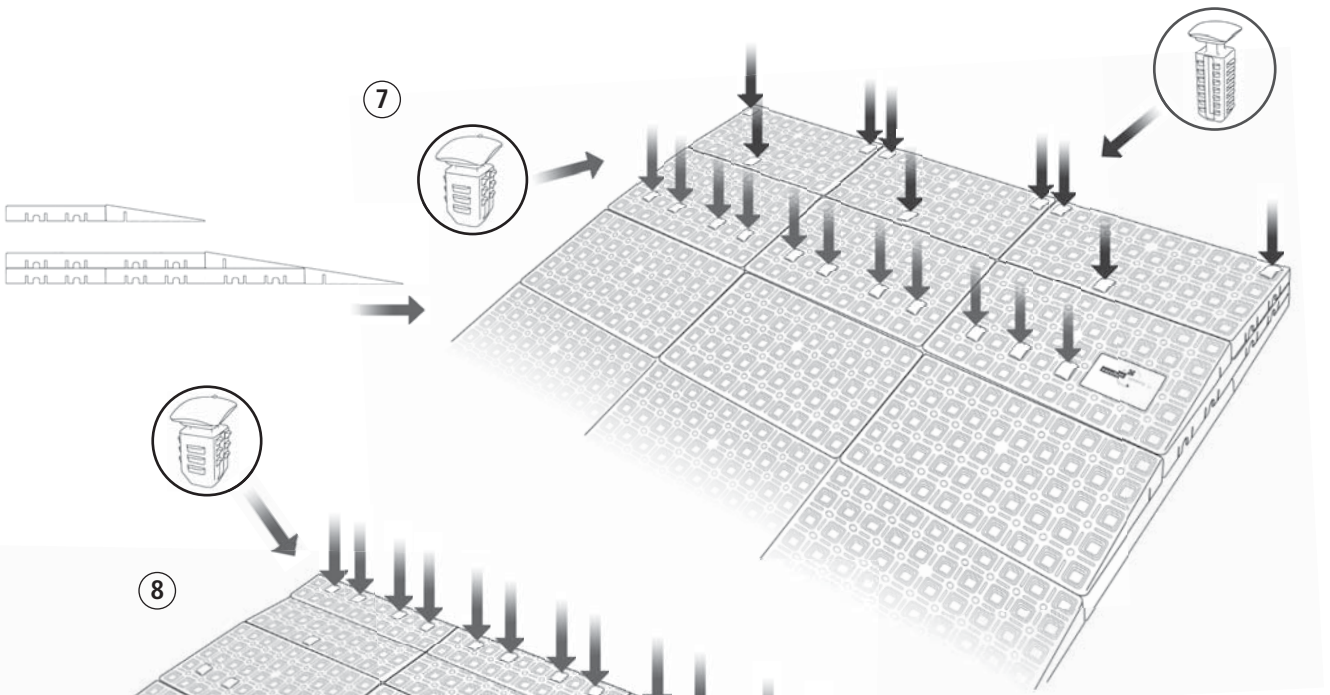

KIT 2

75 cm x 25 cm x 0,2/5,8 cm

Before assembly, Read the Safety instructions carefully.

WHEN THE RAMP IS TOO HIGH

WHEN THE RAMP IS TOO LOW

FIXING THE RAMP
(Screw fasteners required)

RAW WOODEN FLOOR

CARPET

CONCRETE

FIXING THE RAMP
(Screw fasteners unsuitable)

LACQUERED WOODEN FLOOR

CERAMIC TILES

LINOLEUM

FIXING THE RAMP
(Screw fasteners unsuitable)

POLISHED / WAXED:

WOODEN FLOOR

Suitable for heights from 1 - 16 cm
20 different ramps
- for in- and outdoor use