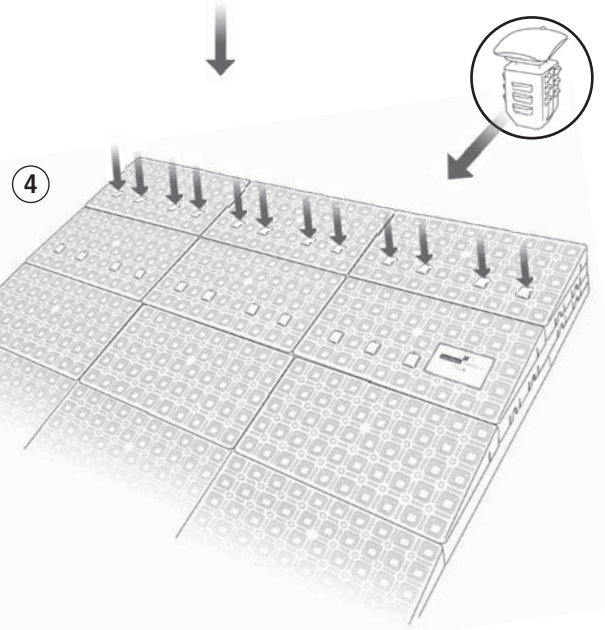

KIT 2

75 cm x 25 cm x 0,2/5,8 cm

Before assembly, Read the Safety instructions carefully.

WHEN THE RAMP IS TOO HIGH

WHEN THE RAMP IS TOO LOW

FIXING THE RAMP
(Screw fasteners required)

RAW WOODEN FLOOR

CARPET

CONCRETE

FIXING THE RAMP
(Screw fasteners unsuitable)

LACQUERED WOODEN FLOOR

CERAMIC TILES

LINOLEUM

FIXING THE RAMP
(Screw fasteners unsuitable)

POLISHED / WAXED:

WOODEN FLOOR

Suitable for heights from 1 - 16 cm
20 different ramps
- for in- and outdoor use