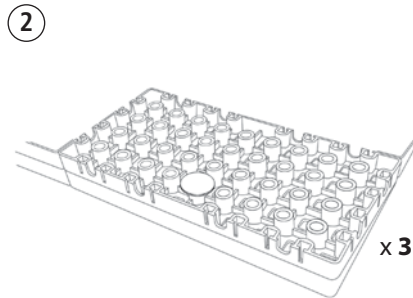

KIT 2

75 cm x 25 cm x 0,2/5,8 cm

Before assembly, Read the Safety instructions carefully.

WHEN THE RAMP IS TOO HIGH

WHEN THE RAMP IS TOO LOW

FIXING THE RAMP
(Screw fasteners required)

RAW WOODEN FLOOR

CARPET

CONCRETE

FIXING THE RAMP
(Screw fasteners unsuitable)

LACQUERED WOODEN FLOOR

CERAMIC TILES

LINOLEUM

FIXING THE RAMP
(Screw fasteners unsuitable)

POLISHED / WAXED:

WOODEN FLOOR