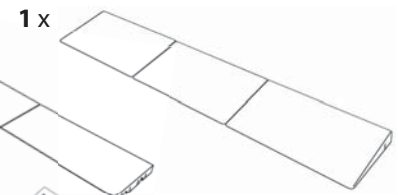

KIT 2

75 cm x 25 cm x 0,2/5,8 cm

Before assembly, Read the Safety instructions carefully.

WHEN THE RAMP IS TOO HIGH

WHEN THE RAMP IS TOO LOW

FIXING THE RAMP
(Screw fasteners required)

RAW WOODEN FLOOR

CARPET

Suitable for heights from 1 - 16 cm
20 different ramps
- for in- and outdoor use