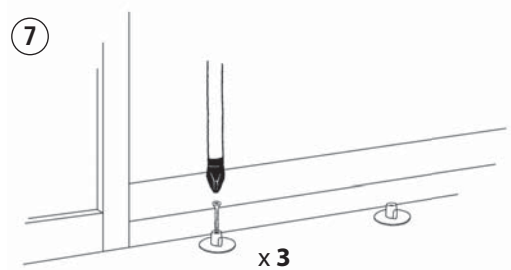

FIXING THE RAMP
(Screw fasteners required)