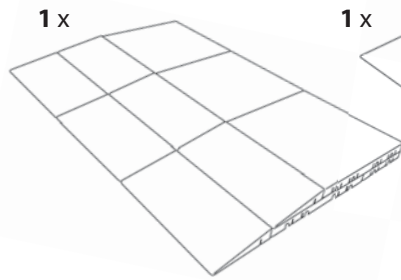

KIT 2

75 cm x 25 cm x 0,2/5,8 cm

Before assembly, Read the Safety instructions carefully.

WHEN THE RAMP IS TOO HIGH

WHEN THE RAMP IS TOO LOW

FIXING THE RAMP
(Screw fasteners required)

RAW WOODEN FLOOR

CARPET