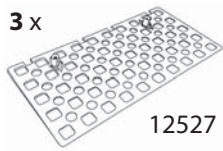

KIT 2

75 cm x 25 cm x 0,2/5,8 cm

Before assembly, Read the Safety instructions carefully.

WHEN THE RAMP IS TOO HIGH

WHEN THE RAMP IS TOO LOW

FIXING THE RAMP
(Screw fasteners required)

RAW WOODEN FLOOR

CARPET

CONCRETE

FIXING THE RAMP
(Screw fasteners unsuitable)

LACQUERED WOODEN FLOOR

CERAMIC TILES

LINOLEUM

FIXING THE RAMP
(Screw fasteners unsuitable)

POLISHED / WAXED:

WOODEN FLOOR

Suitable for heights from 1 - 16 cm
20 different ramps
- for in- and outdoor use