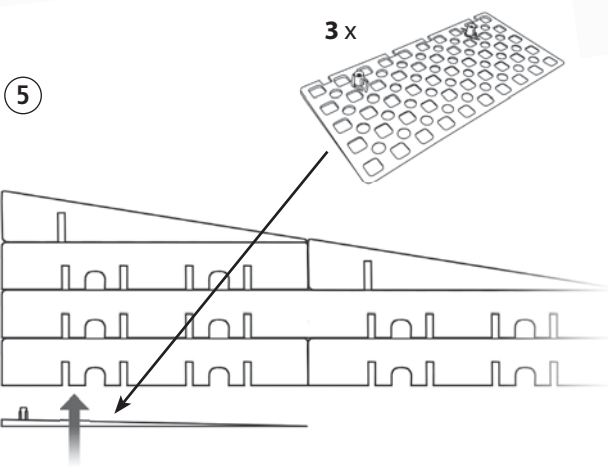

KIT 2

75 cm x 25 cm x 0,2/5,8 cm

Before assembly, Read the Safety instructions carefully.

WHEN THE RAMP IS TOO HIGH

WHEN THE RAMP IS TOO LOW

FIXING THE RAMP
(Screw fasteners required)

RAW WOODEN FLOOR

CARPET

CONCRETE

FIXING THE RAMP
(Screw fasteners unsuitable)

LACQUERED WOODEN FLOOR

CERAMIC TILES

LINOLEUM

FIXING THE RAMP
(Screw fasteners unsuitable)

POLISHED / WAXED:

WOODEN FLOOR

Suitable for heights from 1 - 16 cm
20 different ramps
- for in- and outdoor use