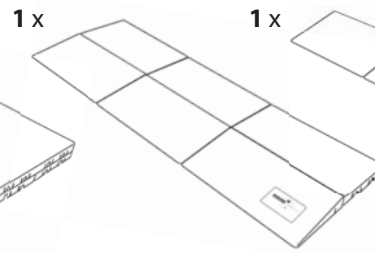

KIT 2

75 cm x 25 cm x 0,2/5,8 cm

Before assembly, Read the Safety instructions carefully.

WHEN THE RAMP IS TOO HIGH

WHEN THE RAMP IS TOO LOW

FIXING THE RAMP
(Screw fasteners required)

RAW WOODEN FLOOR

CARPET

Suitable for heights from 1 - 16 cm
20 different ramps
- for in- and outdoor use