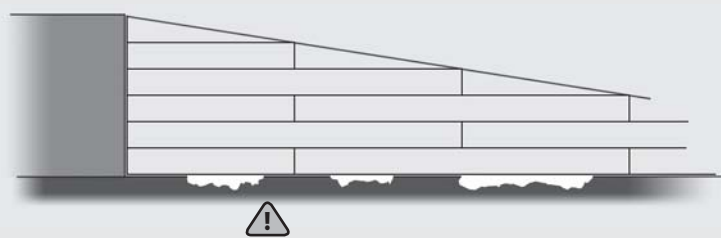

KIT 2

75 cm x 25 cm x 0,2/5,8 cm

Before assembly, Read the Safety instructions carefully.

WHEN THE RAMP IS TOO HIGH

WHEN THE RAMP IS TOO LOW

FIXING THE RAMP
(Screw fasteners required)

RAW WOODEN FLOOR

CARPET