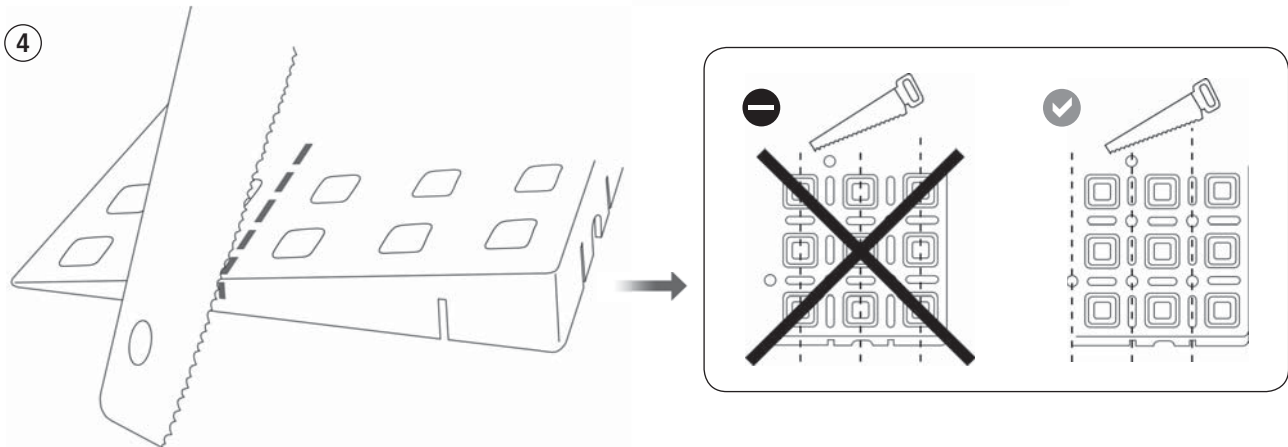

KIT 2

75 cm x 25 cm x 0,2/5,8 cm

Before assembly, Read the Safety instructions carefully.

WHEN THE RAMP IS TOO HIGH

WHEN THE RAMP IS TOO LOW

FIXING THE RAMP
(Screw fasteners required)

RAW WOODEN FLOOR

CARPET

CONCRETE

FIXING THE RAMP
(Screw fasteners unsuitable)

LACQUERED WOODEN FLOOR

CERAMIC TILES

LINOLEUM

FIXING THE RAMP
(Screw fasteners unsuitable)

POLISHED / WAXED:

WOODEN FLOOR

Suitable for heights from 1 - 16 cm
20 different ramps
- for in- and outdoor use