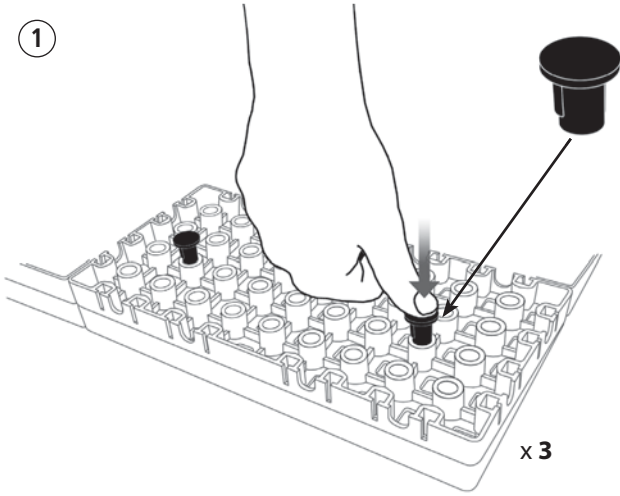

FIXING THE RAMP
(Screw fasteners unsuitable)

POLISHED / WAXED:

WOODEN FLOOR

①