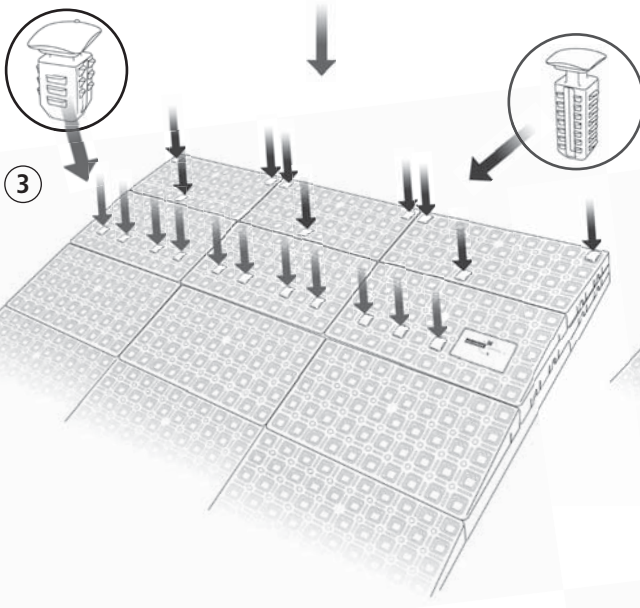

KIT 2

75 cm x 25 cm x 0,2/5,8 cm

Before assembly, Read the Safety instructions carefully.

WHEN THE RAMP IS TOO HIGH

WHEN THE RAMP IS TOO LOW

FIXING THE RAMP
(Screw fasteners required)

RAW WOODEN FLOOR

CARPET

CONCRETE

FIXING THE RAMP
(Screw fasteners unsuitable)

LACQUERED WOODEN FLOOR

CERAMIC TILES

LINOLEUM

FIXING THE RAMP
(Screw fasteners unsuitable)

POLISHED / WAXED:

WOODEN FLOOR

Suitable for heights from 1 - 16 cm
20 different ramps
- for in- and outdoor use