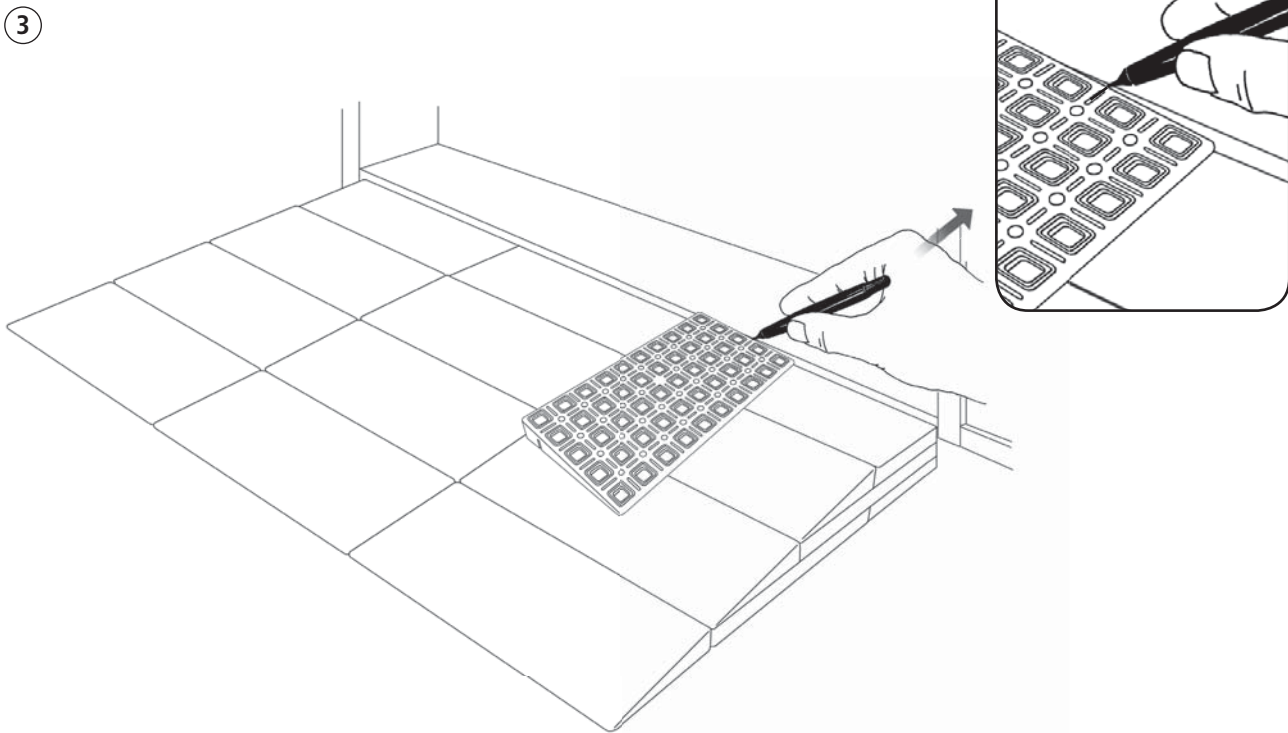

KIT 2

75 cm x 25 cm x 0,2/5,8 cm

Before assembly, Read the Safety instructions carefully.

WHEN THE RAMP IS TOO HIGH

WHEN THE RAMP IS TOO LOW

FIXING THE RAMP
(Screw fasteners required)

RAW WOODEN FLOOR

CARPET

CONCRETE

FIXING THE RAMP
(Screw fasteners unsuitable)

LACQUERED WOODEN FLOOR

CERAMIC TILES

LINOLEUM

FIXING THE RAMP
(Screw fasteners unsuitable)

POLISHED / WAXED:

WOODEN FLOOR

Suitable for heights from 1 - 16 cm
20 different ramps
- for in- and outdoor use