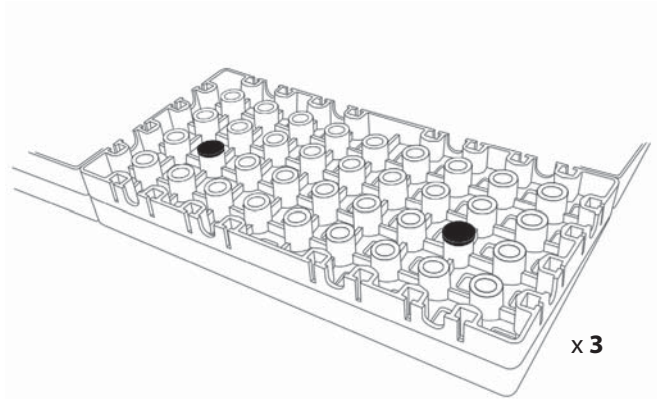

FIXING THE RAMP
(Screw fasteners unsuitable)

POLISHED / WAXED:

①

②

③

④