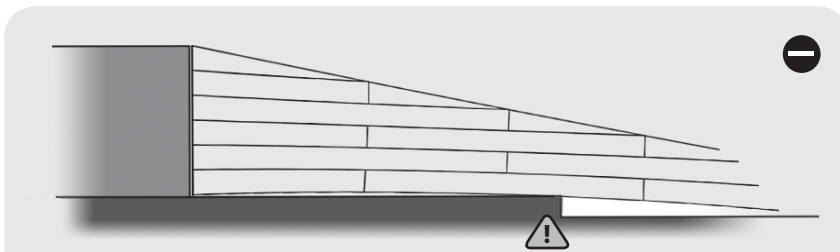

KIT 2

75 cm x 25 cm x 0,2/5,8 cm

Before assembly, Read the Safety instructions carefully.

WHEN THE RAMP IS TOO HIGH

WHEN THE RAMP IS TOO LOW

FIXING THE RAMP
(Screw fasteners required)

RAW WOODEN FLOOR

CARPET