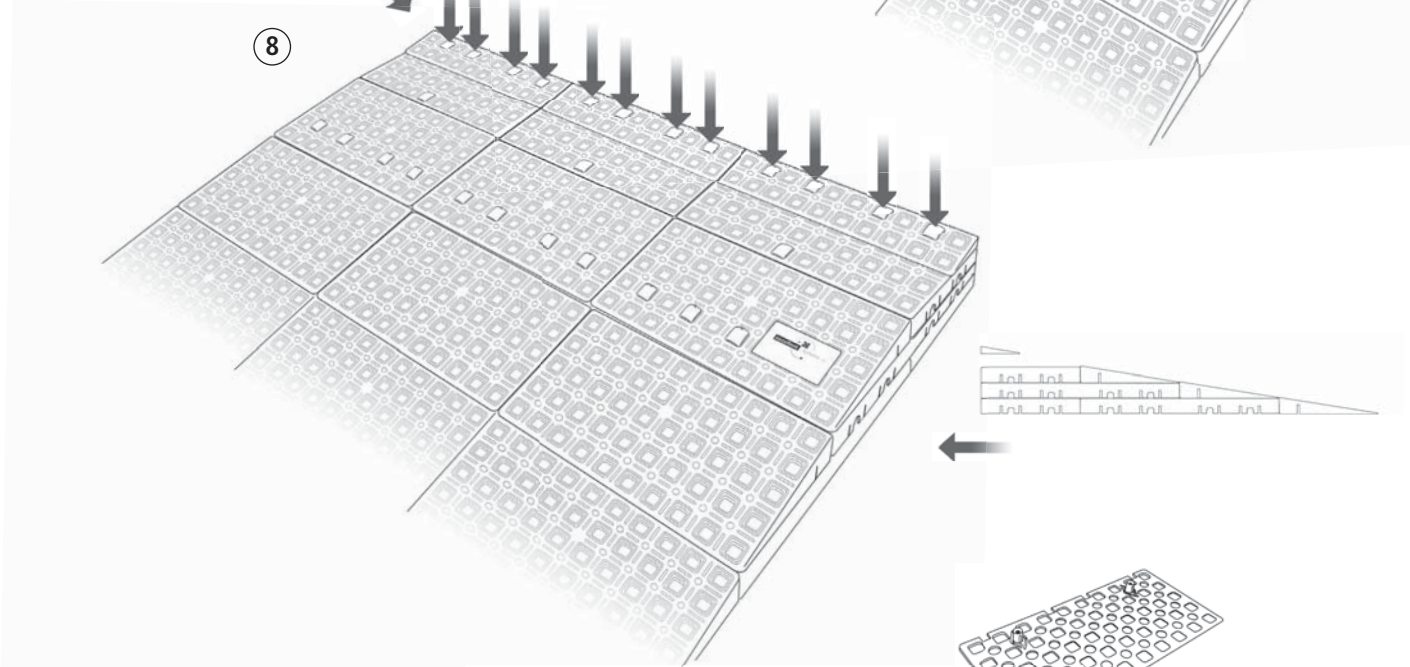

KIT 2

75 cm x 25 cm x 0,2/5,8 cm

Before assembly, Read the Safety instructions carefully.

WHEN THE RAMP IS TOO HIGH

WHEN THE RAMP IS TOO LOW

FIXING THE RAMP
(Screw fasteners required)

RAW WOODEN FLOOR

CARPET

CONCRETE

FIXING THE RAMP
(Screw fasteners unsuitable)

LACQUERED WOODEN FLOOR

CERAMIC TILES

LINOLEUM

FIXING THE RAMP
(Screw fasteners unsuitable)

POLISHED / WAXED:

WOODEN FLOOR

Suitable for heights from 1 - 16 cm
20 different ramps
- for in- and outdoor use