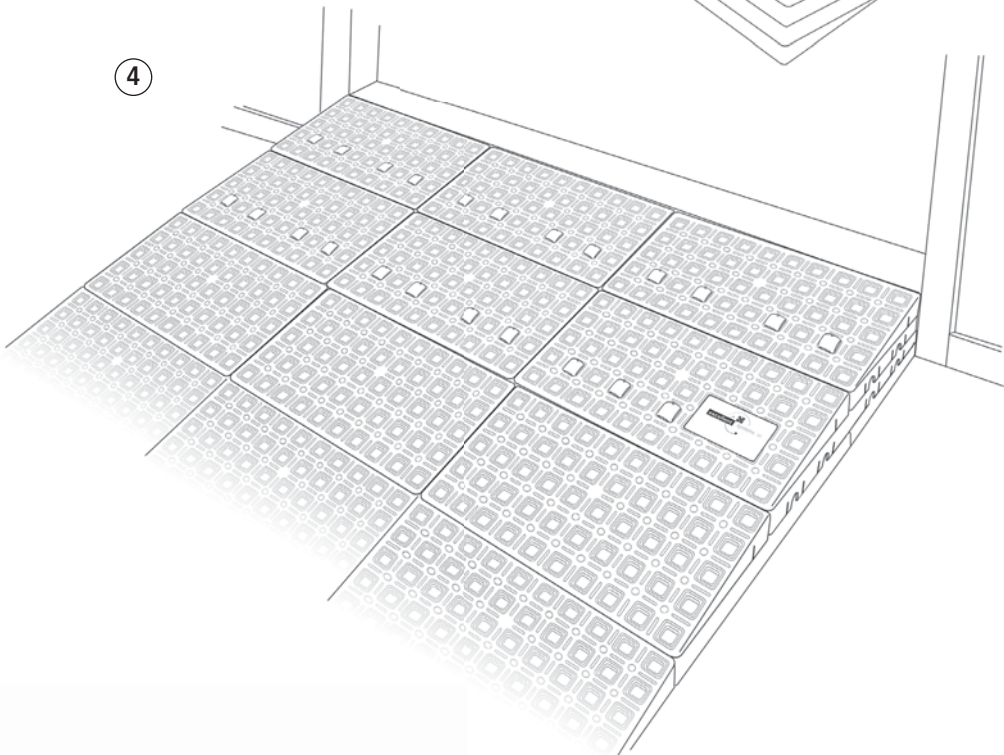

FIXING THE RAMP
(Screw fasteners unsuitable)

POLISHED / WAXED:

①

②

③

④