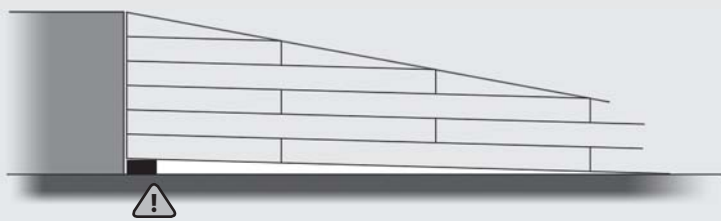

KIT 2

75 cm x 25 cm x 0,2/5,8 cm

Before assembly, Read the Safety instructions carefully.

WHEN THE RAMP IS TOO HIGH

WHEN THE RAMP IS TOO LOW

FIXING THE RAMP
(Screw fasteners required)

RAW WOODEN FLOOR

CARPET

Suitable for heights from 1 - 16 cm
20 different ramps
- for in- and outdoor use