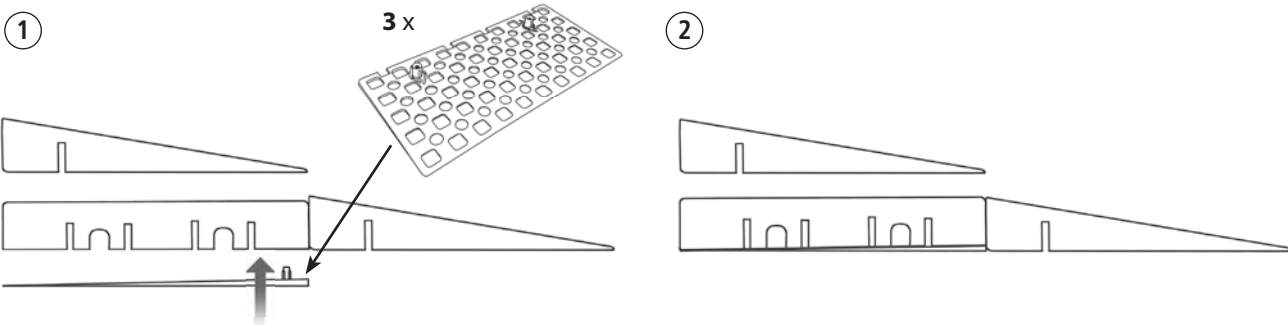

KIT 2

75 cm x 25 cm x 0,2/5,8 cm

Before assembly, Read the Safety instructions carefully.

WHEN THE RAMP IS TOO HIGH

WHEN THE RAMP IS TOO LOW

FIXING THE RAMP
(Screw fasteners required)

RAW WOODEN FLOOR

CARPET

Suitable for heights from 1 - 16 cm
20 different ramps
- for in- and outdoor use