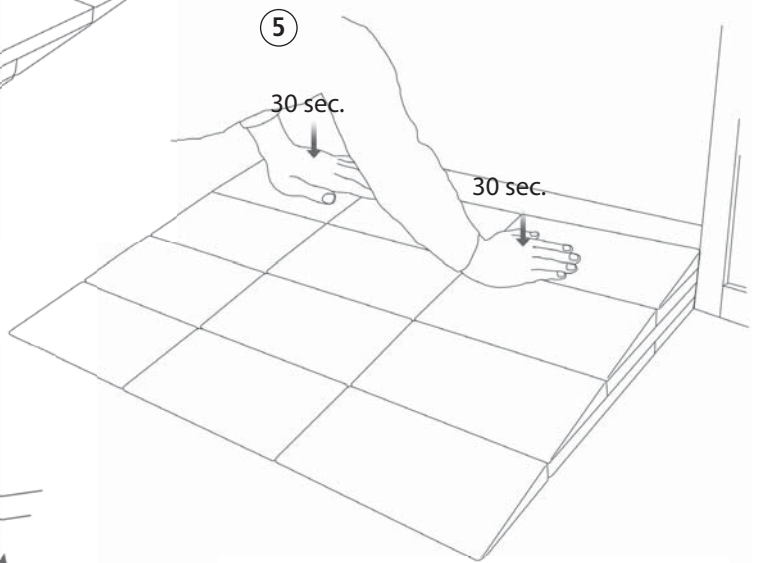

FIXING THE RAMP
(Screw fasteners required)