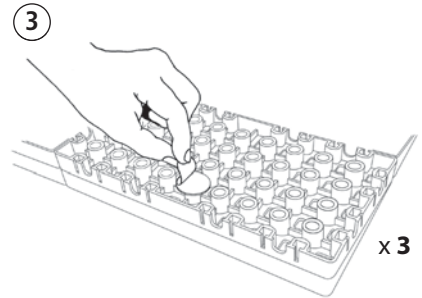

FIXING THE RAMP
(Screw fasteners required)