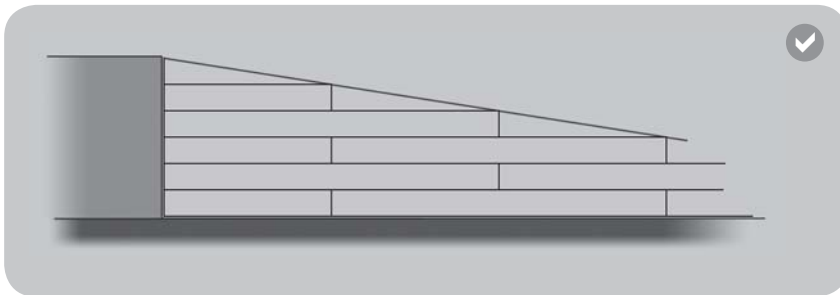

KIT 2

75 cm x 25 cm x 0,2/5,8 cm

Before assembly, Read the Safety instructions carefully.

WHEN THE RAMP IS TOO HIGH

WHEN THE RAMP IS TOO LOW

FIXING THE RAMP
(Screw fasteners required)

RAW WOODEN FLOOR

CARPET