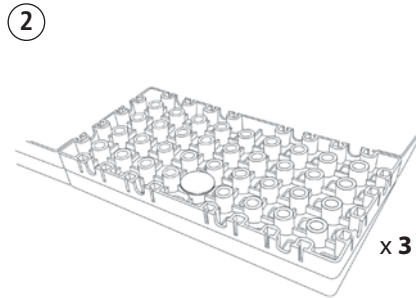

KIT 2

75 cm x 25 cm x 0,2/5,8 cm

Before assembly, Read the Safety instructions carefully.

WHEN THE RAMP IS TOO HIGH

WHEN THE RAMP IS TOO LOW

FIXING THE RAMP
(Screw fasteners required)

RAW WOODEN FLOOR

CARPET

CONCRETE

FIXING THE RAMP
(Screw fasteners unsuitable)

LACQUERED WOODEN FLOOR

CERAMIC TILES

LINOLEUM

FIXING THE RAMP
(Screw fasteners unsuitable)

POLISHED / WAXED:

WOODEN FLOOR

Suitable for heights from 1 - 16 cm
20 different ramps
- for in- and outdoor use