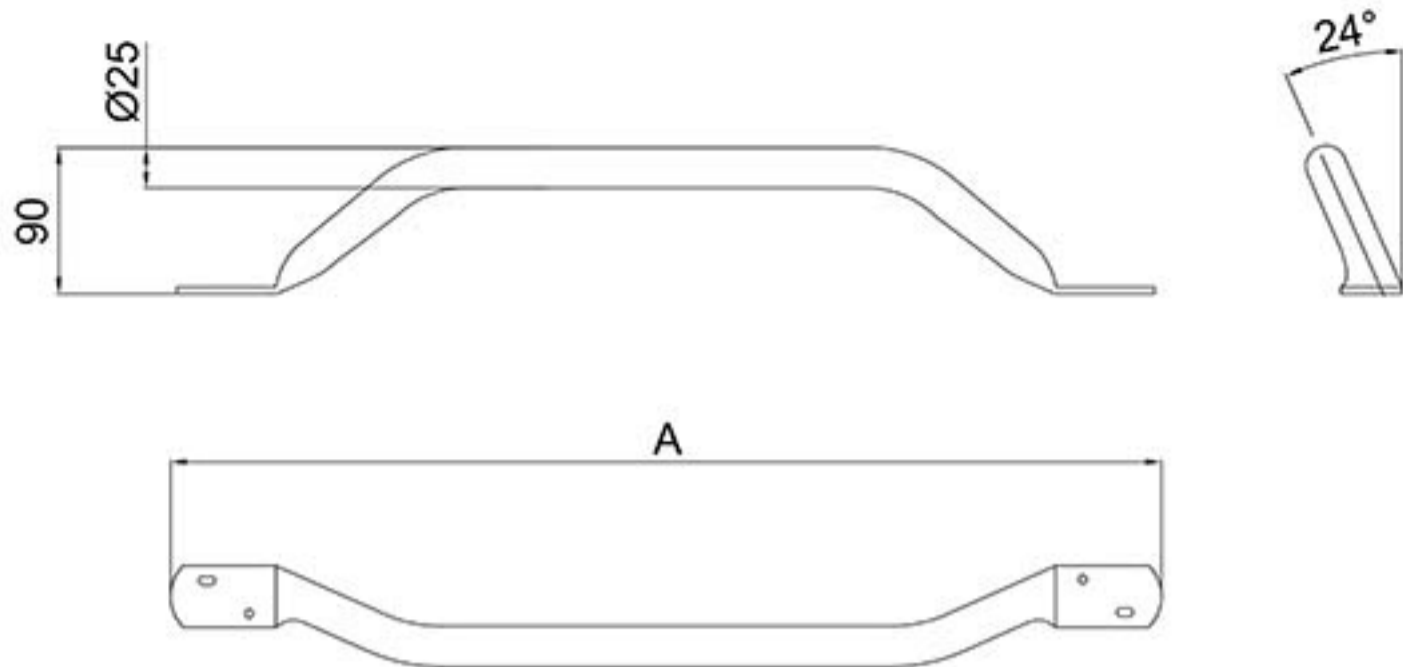

NymaPRO Flat ended Grab rails, Off-Set

Product Detail:

These NymaPRO Offset Grab Rails are often positioned on a doorway due to the lack of wall space. They are angled so the user has support as they pass through as they do not need to release their grip.

Off-set to allow safe hand grip next to door ways

Robust steel construction

Durable epoxy coated finish

MAX RATED LOAD: 200 kg

Reference (specify): FESB-18/O / 455mm

Available colours/finishes

Order Code	Size (A)
FESB-18	Ø
FESB-24	Ø
FESB-28	Ø